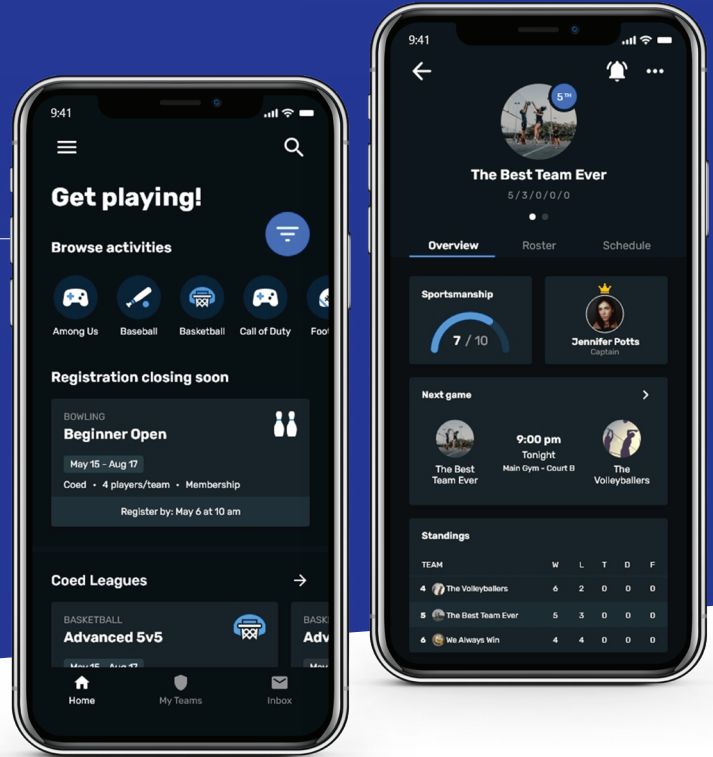

## DOWNLOAD FUSION PLAY

Download the Fusion Play Intramural app, login with your campus credentials, and begin registering for sports today. Manage your teams, games, and more right from your phone. Remember to allow notifications to stay up to date about your upcoming games!

Download the Fusion Play App

Sign in with your school credentials

Set up your profile and get started