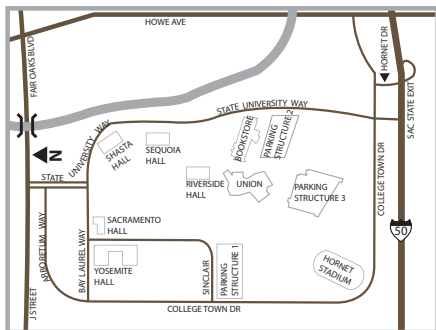

SACRAMENTO STATE | EVENT MAP

JUNE 22-25, 2017

COLLEGE TOWN DR. CLOSURES	STADIUM DR. CLOSURES	PED/BIKE TRAIL CLOSURES	DRIVING DIRECTIONS
 6a, Wed, June 21 thru 8p, Sun, June 25	 6a, Wed, June 21 thru 6p, Mon, June 26	 7a, Mon, June 19 thru 6p, Mon, June 26	 From J Street, Hwy 50 and Folsom Blvd.
 5a-11a, Sun, June 25		 7a, Mon, June 19 thru 6p, Mon, June 26	 Pick up/drop off location in Lot 9.