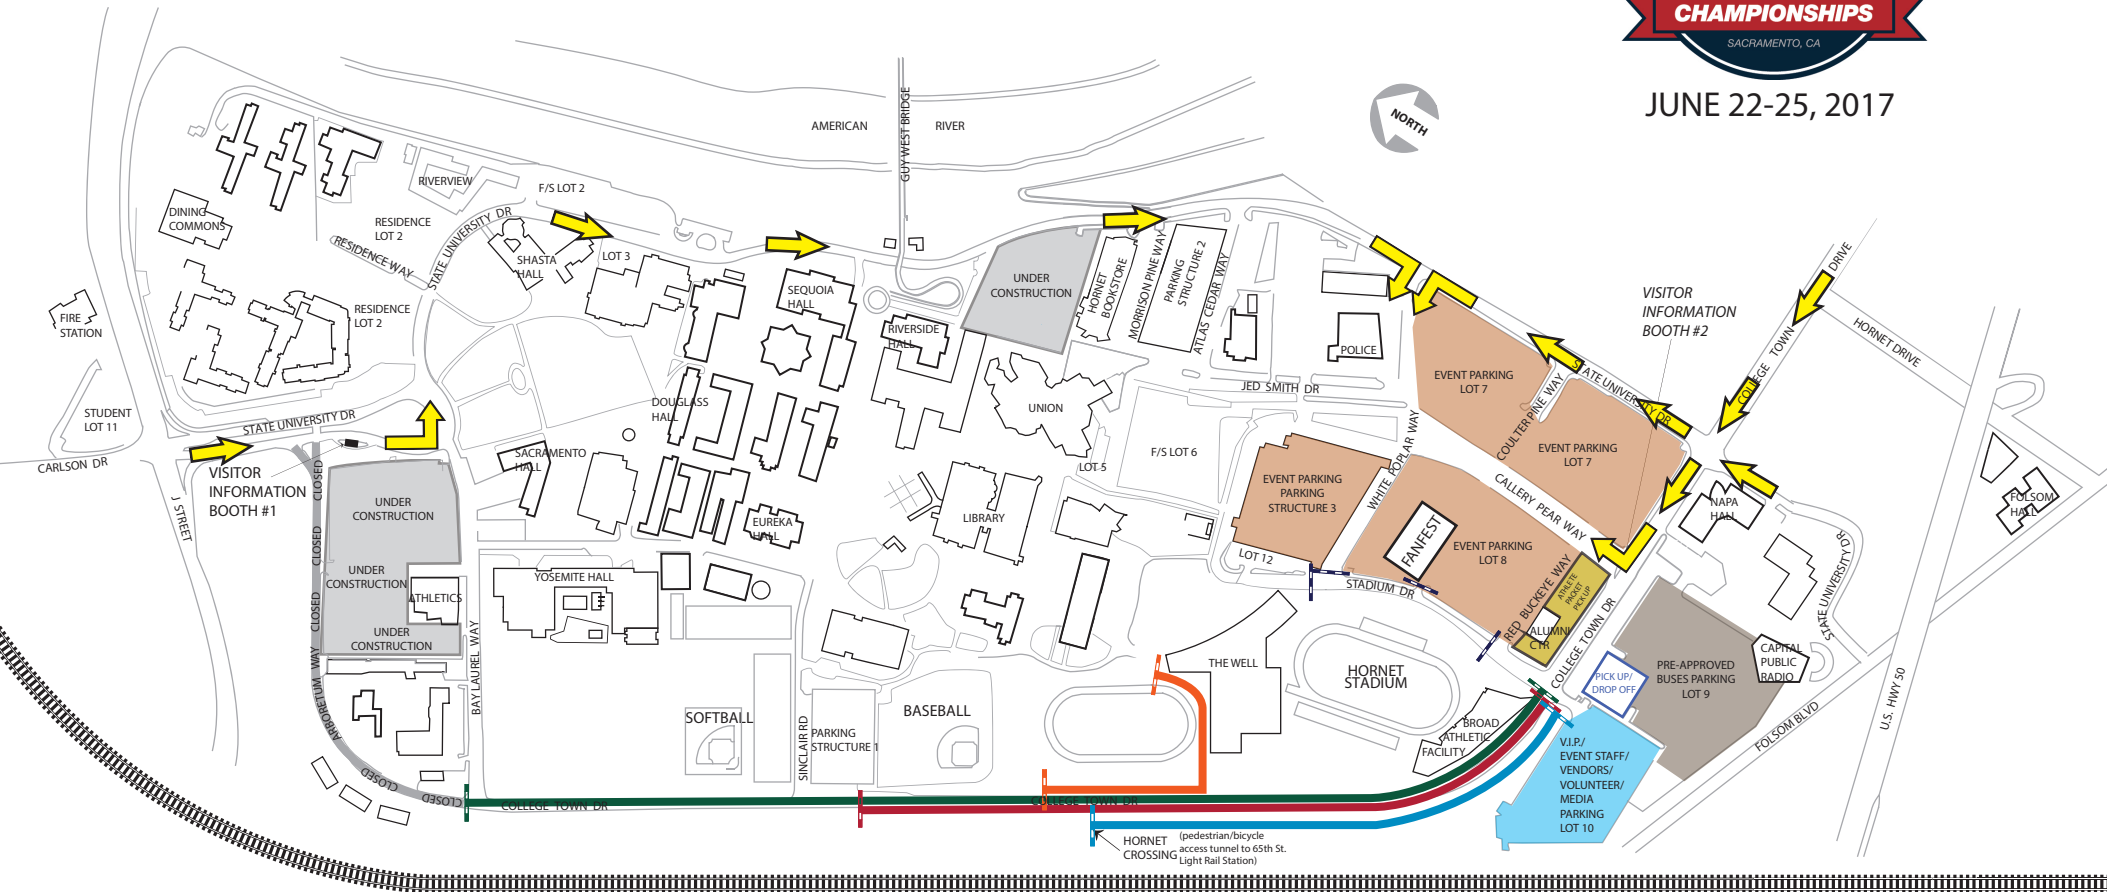

SACRAMENTO STATE | EVENT MAP

JUNE 22-25, 2017

COLLEGE TOWN DR. CLOSURES	STADIUM DR. CLOSURES	PED/BIKE TRAIL CLOSURES	DRIVING DIRECTIONS
 6a, Wed, June 21 thru 8p, Sun, June 25	 6a, Wed, June 21 thru 6p, Mon, June 26	 7a, Mon, June 19 thru 6p, Mon, June 26	 From J Street, Hwy 50 and Folsom Blvd.
 5a-11a, Sun, June 25		 7a, Mon, June 19 thru 6p, Mon, June 26	 Pick up/drop off location in Lot 9.